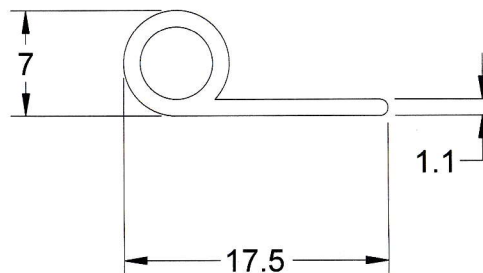

JEHBCO MANUFACTURING PTY.LTD.
 ABN 98 002 331 704
 PO BOX 78 BROOKVALE, NSW 2100, AUSTRALIA
 www.jehbco.com.au

A4

SCALE 1:1

CROSS SECTIONAL AREA: 33.73mm²

DRAWN	G BRODBECK	3RD ANGLE PROJECTION 	MATERIAL	GP	JEHBCO DRAWING NO. 206 266	TOLERANCE:
DATE			HARDNESS	70		
CHECKED		ALL DIMENSIONS IN mm SHEET 1 OF 1 SCALE 1:1	ORDER No.			
DATE APPROVED			DIE NO.	206		
REVISED						