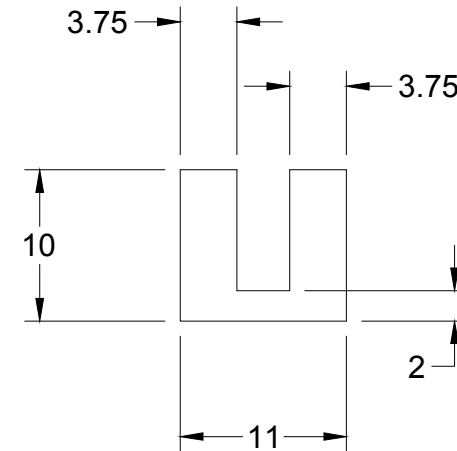

JEHBCO MANUFACTURING PTY.LTD.  
 ABN 98 002 331 704  
 PO BOX 78 BROOKVALE, NSW 2100, AUSTRALIA  
 www.jehbco.com.au

A4

SCALE 1:1

CROSS SECTIONAL AREA: 82mm<sup>2</sup>

DRAWN	G BRODBECK	3RD ANGLE PROJECTION 	MATERIAL	GP	JEHBCO DRAWING NO.  536	TOLERANCE:
DATE			HARDNESS	70		
CHECKED		ALL DIMENSIONS IN mm	ORDER No.			
DATE APPROVED		SHEET 1 OF 1	DIE NO.	536		
REVISED		SCALE 1:1				