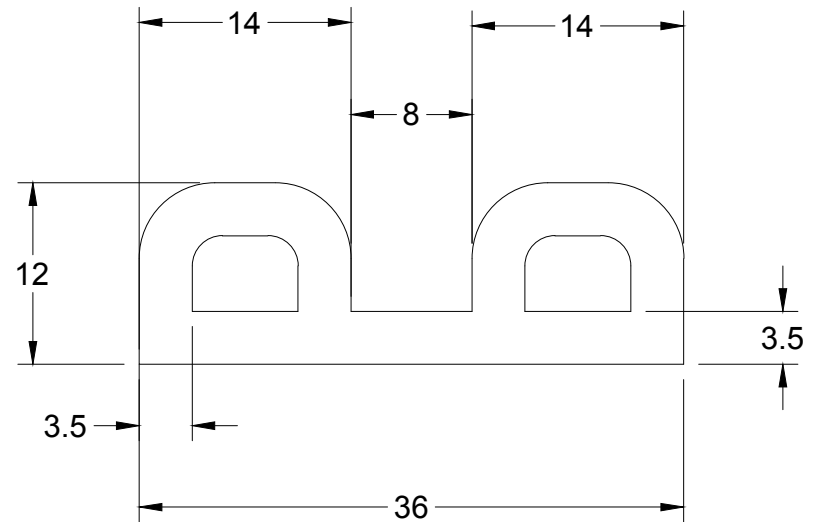

JEHBCO MANUFACTURING PTY.LTD.  
 ABN 98 002 331 704  
 PO BOX 78 BROOKVALE, NSW 2100, AUSTRALIA  
 www.jehbco.com.au

A4

SCALE 1:1

CROSS SECTIONAL AREA: 275.95mm<sup>2</sup>

DRAWN	G BRODBECK	3RD ANGLE PROJECTION 	MATERIAL	HS	JEHBCO DRAWING NO.  868	TOLERANCE:
DATE			HARDNESS	50		
CHECKED		ALL DIMENSIONS IN mm	ORDER No.			
DATE APPROVED		SHEET 1 OF 1	DIE NO.	868		
REVISED		SCALE 1:1				