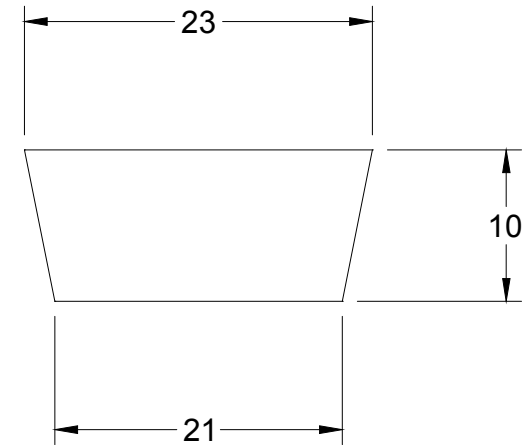

JEHBCO MANUFACTURING PTY.LTD.
 ABN 98 002 331 704
 PO BOX 78 BROOKVALE, NSW 2100, AUSTRALIA
 www.jehbco.com.au

A4

SCALE 1:1

CROSS SECTIONAL AREA: 210mm²

DRAWN	G BRODBECK	3RD ANGLE PROJECTION 	MATERIAL	GP	JEHBCO DRAWING NO. 919	TOLERANCE:
DATE			HARDNESS	40		
CHECKED		ALL DIMENSIONS IN mm	ORDER No.			
DATE APPROVED		SHEET 1 OF 1	DIE NO.	919		
REVISED		SCALE 1:1				